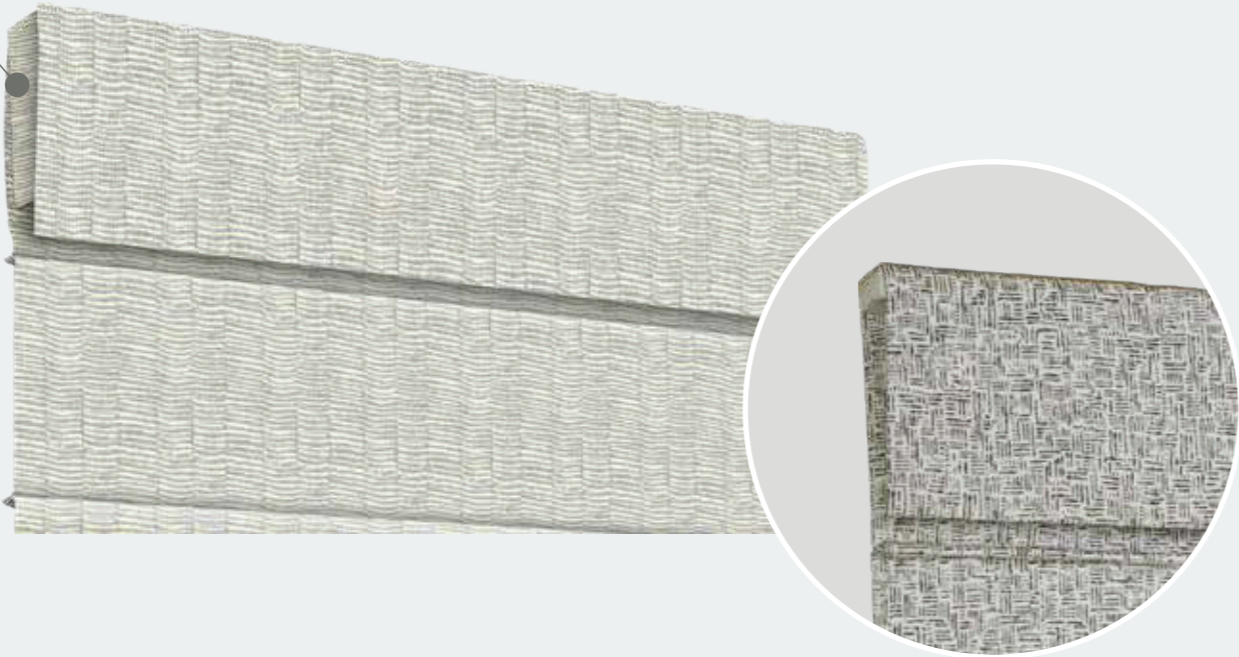

Rear front curtain head

Metal beads

Circulation rope system

Loop draw cord

Circular bead pulling system

System Selection

Fold Corner

- Cover the accessories on both sides, which makes it more integrated and more beautiful.
- This is an auxiliary option and needs to be purchased at an additional cost.

Pulless system

Remote control electric system

Style Options

Back Rod Style

The rod is sewn into the fabric on the back of the finished product and there will be a sewn pocket on the front.

Style Options

Lay-flat Style

The lay-flat front is a single piece of fabric with no seams. The padded seam helps the curtain provide additional support by hiding the rod. When light passes through, a rod shadow is displayed on the front of the finished product.

Front Rod Style

The piping is sewn into the fabric on the front of the finished product and there will be a sewn pocket on the back.

Stackable Style

Each stacked section is made with extra fabric, which allows them to maintain the stacked look of the Roman shade even when fully lowered, with a 3" fold. The stackable back has no additional support, only supported by ropes.